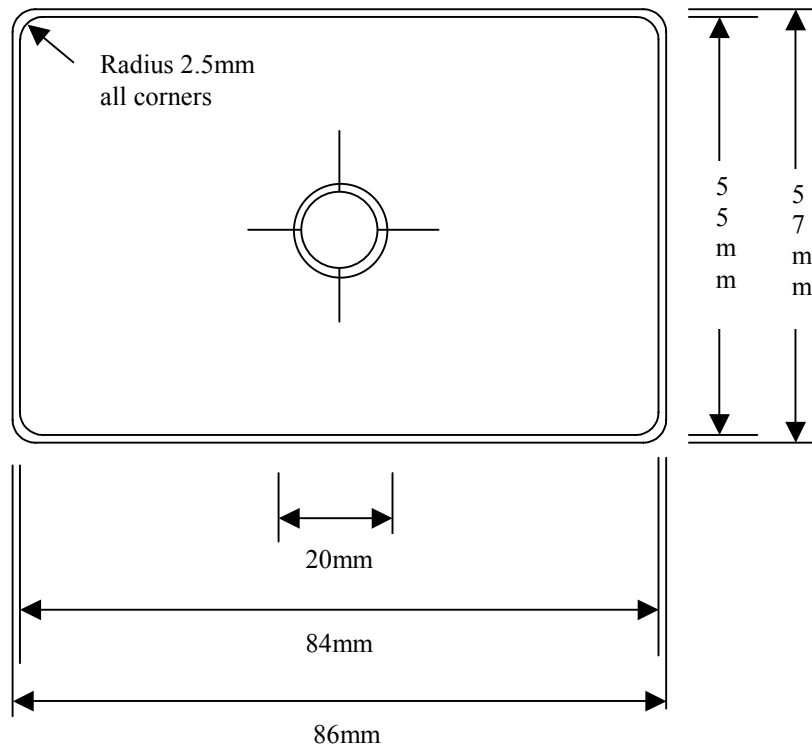

Screen Print Specification – Business Card (ROM)

FILES	Macintosh QuarkXpress preferred. CMYK/PMS images
ARTWORK	Film Positives Right Reading Emulsion Up 100 lpi Colour separated and clearly identified Crop and Registration marks required
IMAGE	One to view
COLOURS	From one to six